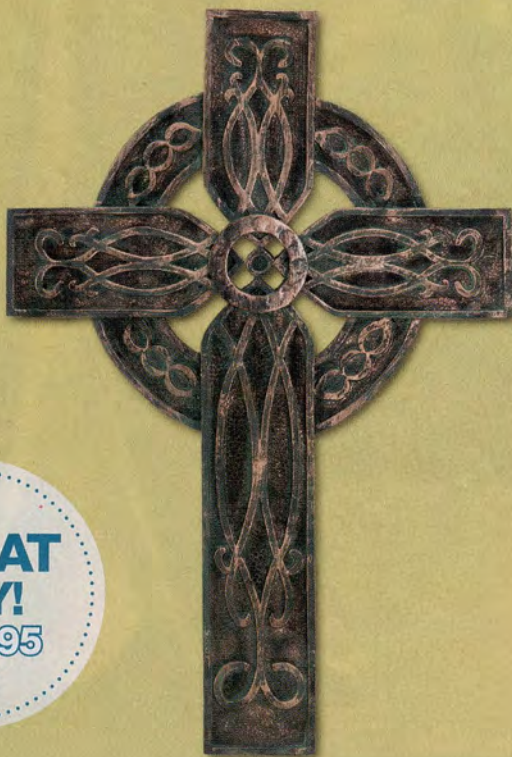

a

b

c

d

e

f

**a • evening star
standing lantern**

Suspended from a slender curlicue of wrought iron, a multicolored star casts a halo of carnival splendor! A unique tabletop candle lamp that enlivens your next gathering with a festive glow. Iron and glass. Candle not included.